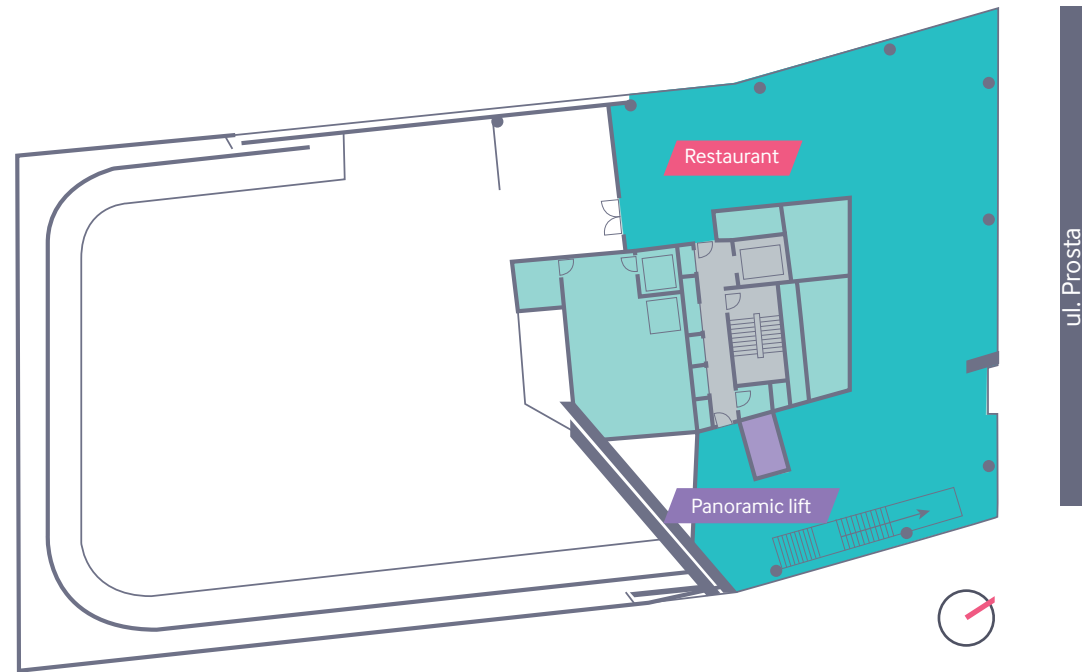

165 m above ground

411 sqm total area

360° panoramic view of Warsaw

Other space usage options in the Skybar:

fitness club

SPA

conference centre